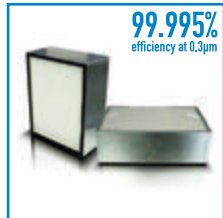

Digital speed control and audible/visual alarms.

2" HEPA Filter F074

2" Carbon Filter F072-GPC

4" High Capacity Filter F164

DUCTED DISCHARGE OPTION

6" HEPA Filter F475

4" Carbon Filter F077-GPC

6" High Capacity Filter F173

2" Pleated Filter F071

UPFLOW UNIT

56
dB(A)

ETL 3087792
CONFORMS TO:
UL STD 507
CERTIFIED TO:
CSA STD C22.2 NO 113
Intertek

RoHS
COMPLIANT

CE

| APPLICATION | FILTER SEQUENCE | EFFICIENCY | CFM | POWER REQUIREMENTS | DIMENSIONS (HXWXD) | SHIPPING WEIGHT | PART # |
|-----------------------------------|------------------------------|------------|----------------|---------------------|----------------------------|-----------------|-------------|
| GAS/ODOR AND PARTICLES/DUST | 2" Pleated Filter F071 | MERV 10 | 300 Nominal | 120V/1PH/60Hz 2A | 31x13x16 in 79x33x41 cm | 72 lbs 33 kg | 1-0018-0004 |
| | 2" Carbon Filter F072-GPC | N/A | | | | | |
| | 4" High Capacity Filter F164 | MERV 12 | | | | | |
| | 6" HEPA Filter F475 | MERV 18 | | | | | |
| HEAVY GAS/ODOR AND PARTICLES/DUST | 2" Pleated Filter F071 | MERV 10 | 300 Nominal | 120V/1PH/60Hz 2A | 31x13x16 in 79x33x41 cm | 80 lbs 36 kg | 1-0018-0005 |
| | 4" Carbon Filter F077-GPC | N/A | | | | | |
| | 6" High Capacity Filter F173 | MERV 12 | | | | | |
| | 2" HEPA Filter F074 | MERV 17 | | | | | |
| PARTICLES/DUST ONLY | 2" Pleated Filter F071 | MERV 10 | 300 Nominal | 120V/1PH/60Hz 2A | 31x13x16 in 79x33x41 cm | 65 lbs 29 kg | 1-0018-0003 |
| | 6" High Capacity Filter F173 | MERV 12 | | | | | |
| | 6" HEPA Filter F475 | MERV 18 | | | | | |